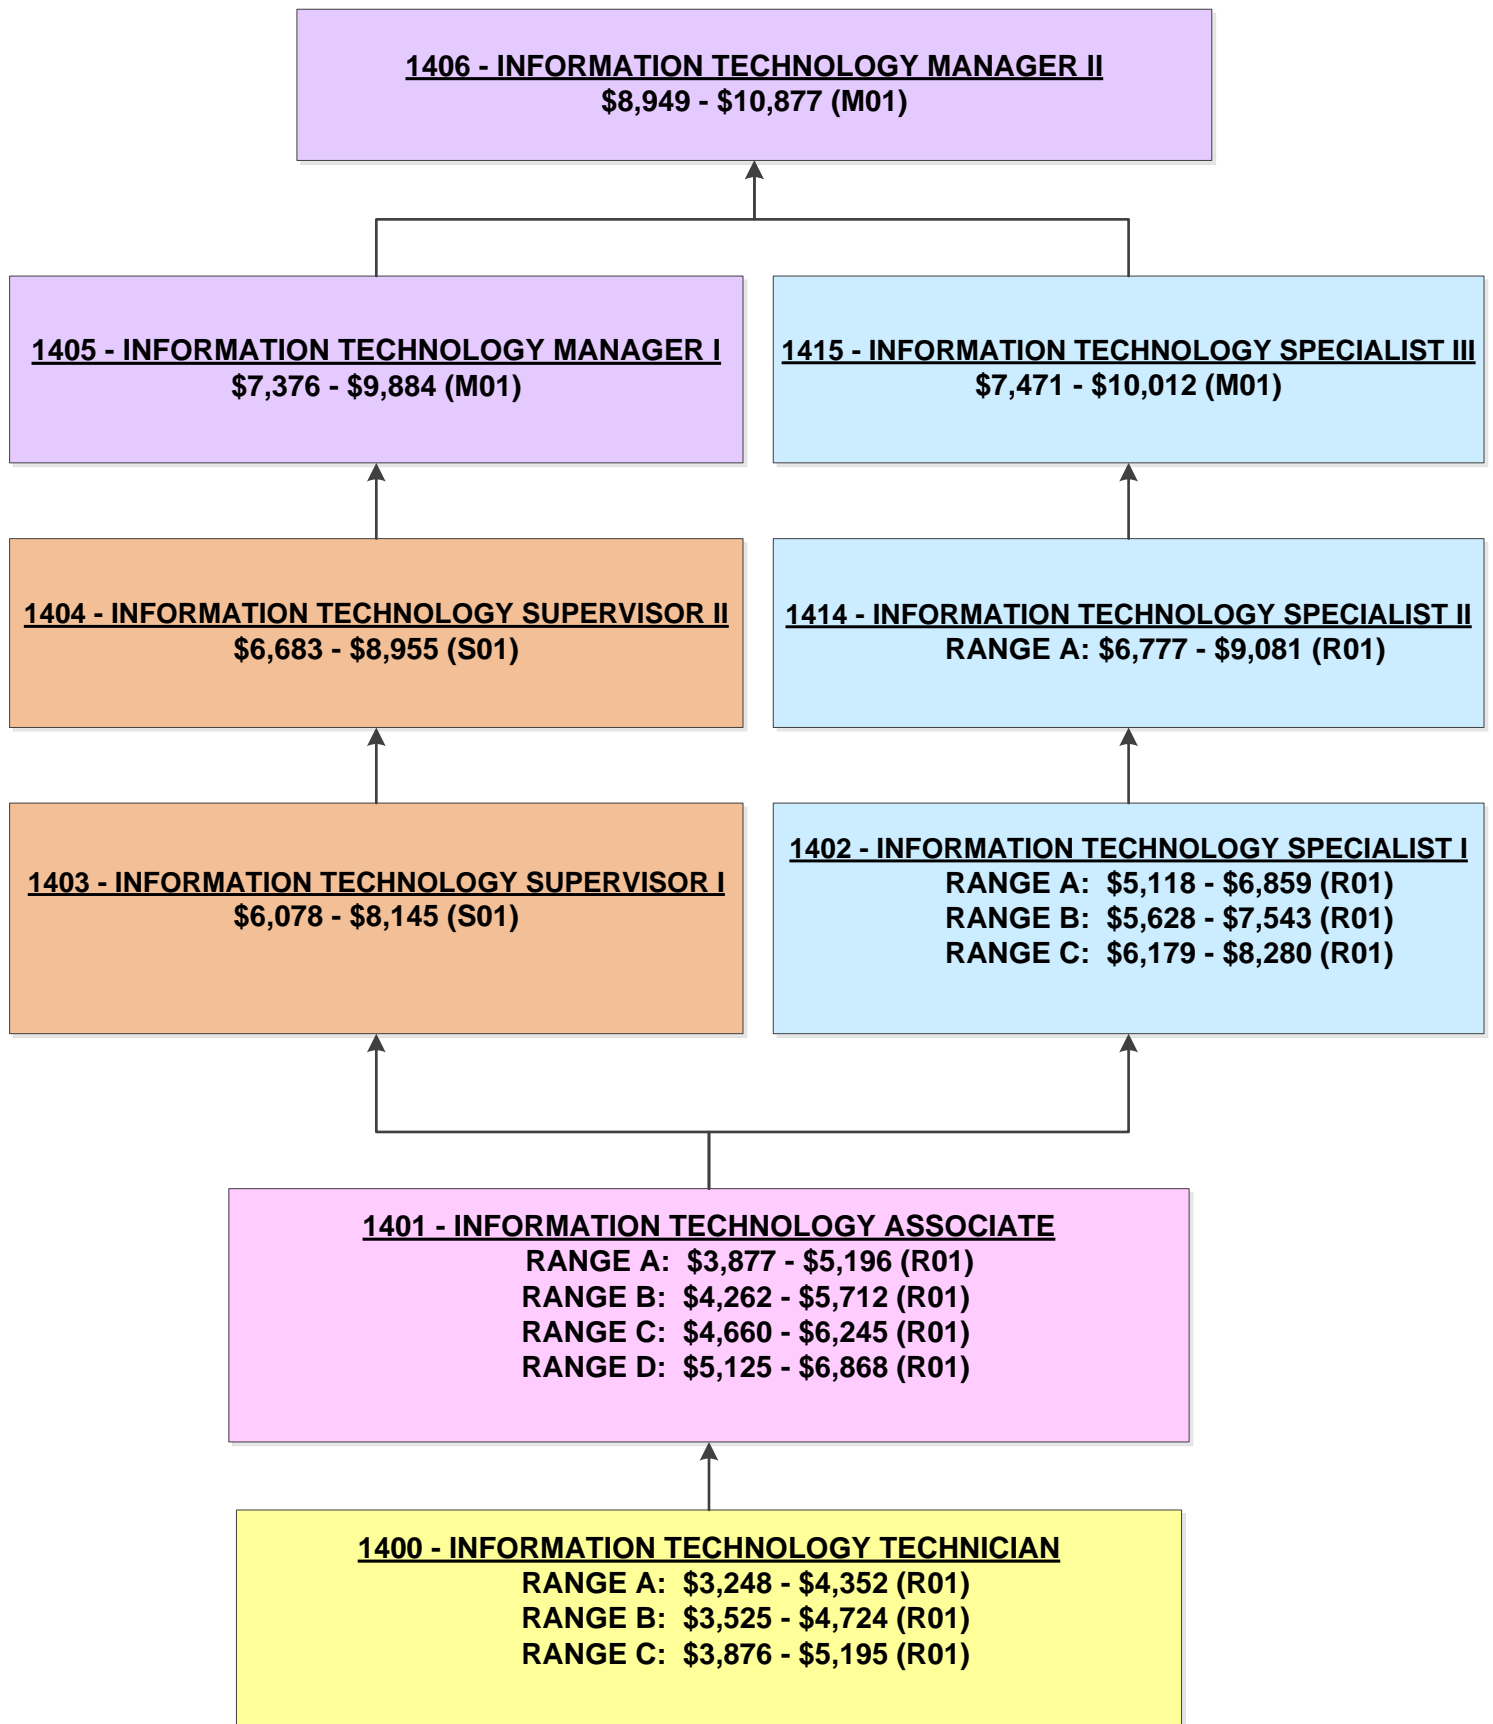

ENTERPRISE INFORMATION SERVICES IT TECHNOLOGY CLASSIFICATION SERIES AND CAREER PATH

NOTE: ALL CLASSES WILL SERVE A 12 MONTH PROBATION